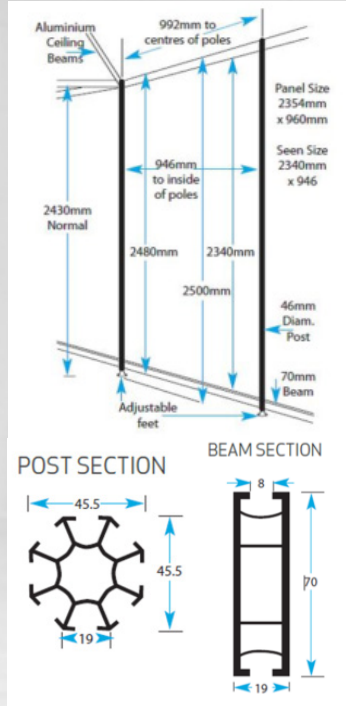

Pig & Poultry Fair 2024

Sodem Shell Visual

PIG & POULTRY FAIR 2024

3M X 3M

SODEM SHELL

NAMEBOARD: STD_4
 COLOUR: DARK BLUE
 FONT: HELVETICA
 FONT COLOUR: WHITE
 FASCIA: C:96 M:60 Y:0 K:20

BLACK TWEED PANELS