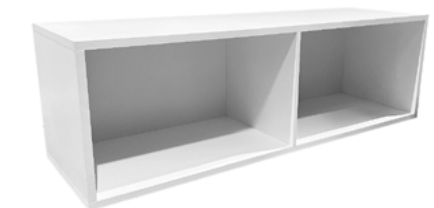

Footwear Shelving Unit New
Stock Code: 314
h 1600 | w 500 | d 500
£222.00