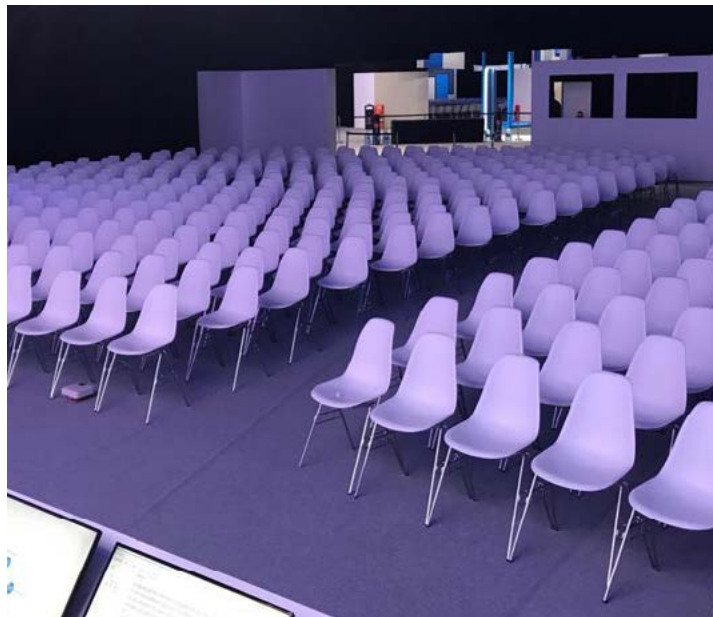

Olsen Linking Chair White

Stock Code: 129

h 810 | sh 530 w 590 (Including Linking Section) | d 400

£51.00 (price per chair)